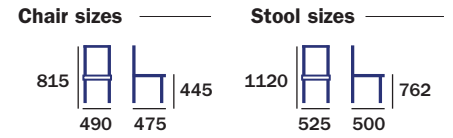

Model - TC32W