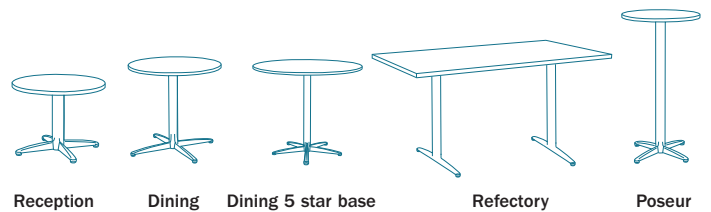

## LTC

Chrome frame tables

Group 1 - Light Beech or Royal Oak

Group 2 - Beech, Elm, Grey, Midnight Ash, Silver, Walnut or Dark Walnut

Group 3 - Apple, Ash, Maple, Pastels or White

Code	Reception	Size	Height
LTC06CR	Circular	Ø600	455
LTC66R	Square	600 x 600	455