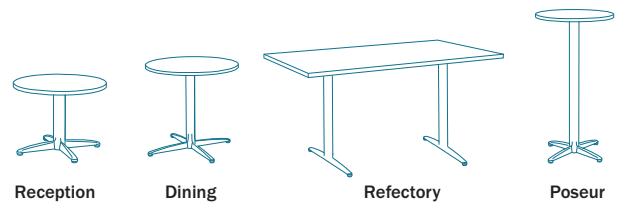

Reception

Dining

Refectory

Poseur

Code	Reception	Size	Height
LTB06CR	Circular	Ø600	455
LTB66R	Square	600 x 600	455

Code	Refectory	Size	Height
LTB127D	Rectangular	1200 x 700	745
LTB147D	Rectangular	1400 x 700	745
LTB128D	Rectangular	1200 x 800	745
LTB148D	Rectangular	1400 x 800	745

Code	Dining	Size	Height
LTB06CD	Circular	Ø600	745
LTB07CD	Circular	Ø700	745
LTB08CD	Circular	Ø800	745
LTB09CD	Circular	Ø900	745
LTB10CD	Circular	Ø1000	745
LTB66D	Square	600 x 600	745
LTB77D	Square	700 x 700	745
LTB88D	Square	800 x 800	745

Code	Poseur	Size	Height
LTB06CP	Circular	Ø600	1125
LTB66P	Square	600 x 600	1125

Group 1 - Light Beech or Royal Oak

Group 2 - Beech, Elm, Grey, Midnight Ash, Silver, Walnut or Dark Walnut

Group 3 - Apple, Ash, Maple, Pastels or White