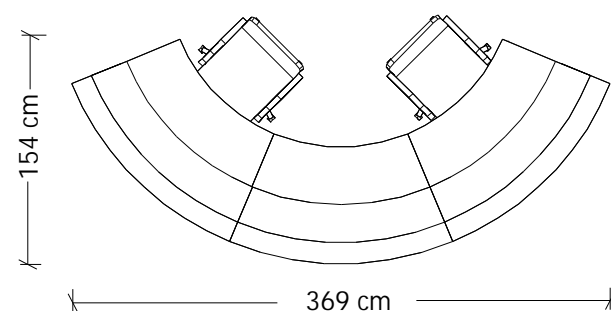

cockpit

Composition c11

Composed of:

Reception Module 1530 mm W x 89 mm D
with counter top with modesty panel available lacquered or acrylique

RTVA80/L

Reception Module 1530 mm W x 89 mm D
with counter top with modesty panel available lacquered or acrylique
Middle

RTVA80/M

Reception Module 1530 mm W x 89 mm D
with counter top with modesty panel available lacquered or acrylique
Right

RTVA80/R

cockpit

Composition c11

£4,345