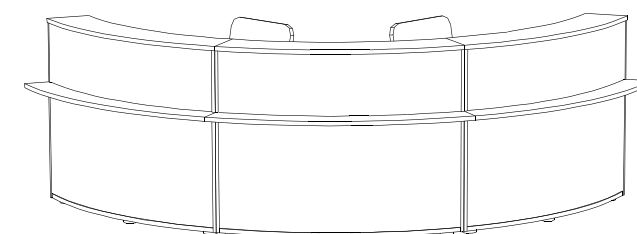

cockpit

Composition c11

Composed of:

Reception Module 1530 mm W x 89 mm D
with counter top with modesty panel available lacquered or acrylique

RTVA80/L

Reception Module 1530 mm W x 89 mm D
with counter top with modesty panel available lacquered or acrylique
Middle

RTVA80/M

Reception Module 1530 mm W x 89 mm D
with counter top with modesty panel available lacquered or acrylique
Right

RTVA80/R

cockpit

Composition c11

£4,345