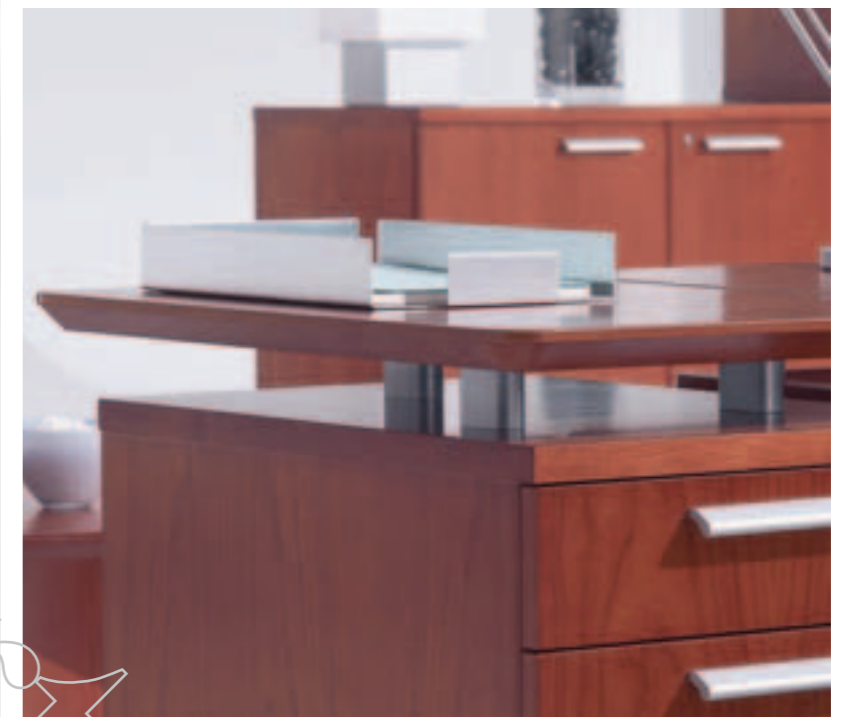

The large **sweeping** work
surfaces of the **wave** and kidney
shaped desks are complemented by the
gently curved crescent desks
reflecting the **gracefulness** of
this distinctive range.