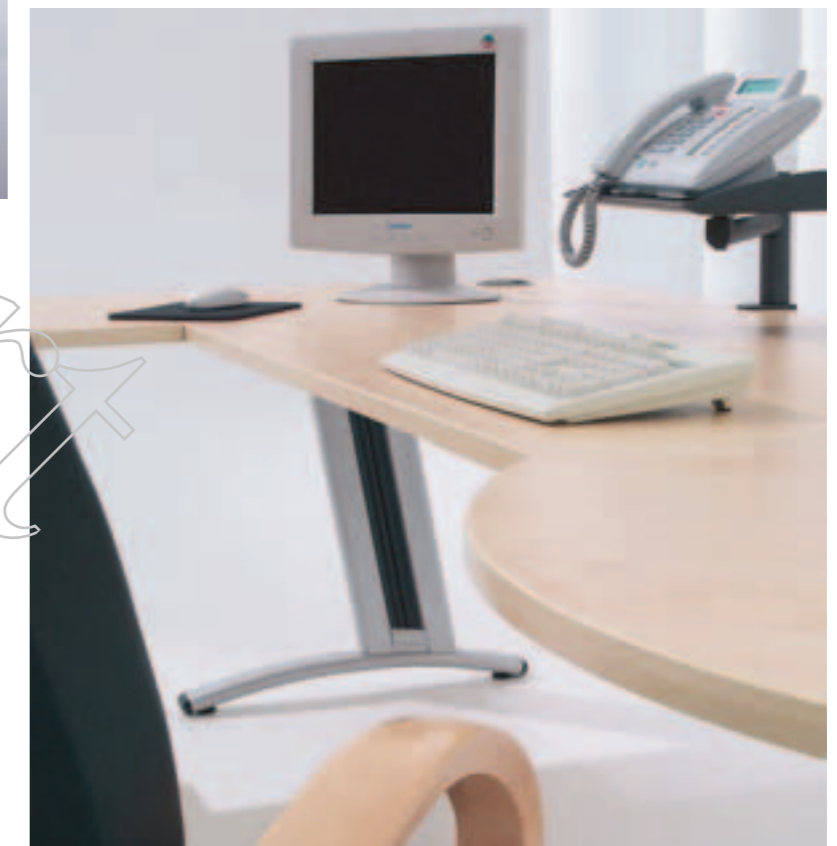

Available in a choice of three MFC finishes; Oak, Beech and Maple, VISUAL Desking provides the durability, **reliability** and flexibility required by any modern office environment.