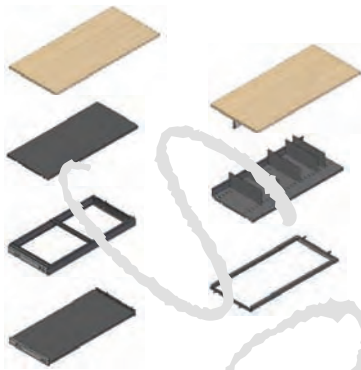

**Tops:** 25mm Apple, Ash, Beech, English Oak, Grey, Light Oak, Maple, Pear, Verade Oak, Walnut or White.

**Handles:** To complement desking range.

**Storage cupboards (cont.)**

Storage accessories

	Product Code	Description/Dimensions (mm)	Price
Single	SA-WS4	Wooden shelf - for 426 wide cupboards	19.00
800W	SA-WS8	Wooden shelf - for 800 wide cupboards	25.00
965W	SA-WS96	Wooden shelf - for 965 wide cupboards	25.00
	SA-WS96R	Wooden shelf with coat rail	43.00
	SA-FSS	Steel shelf	35.00
	SA-SSH	Slotted shelf c/w 5 dividers	75.00
	SA-POF	Pull-out filing frame	73.00
	SA-LF	Lateral filing frame	34.00
	SA-RS	Pull-out reference shelf	65.00