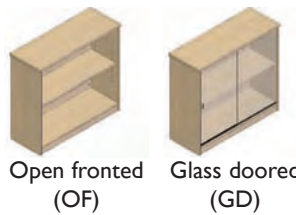

Bookcases

Open fronted (OF)

Glass doored (GD)

	Product Code	W D H	Price
	UBC-OF	965 x 360 x 887	178.00
	UBC-GD	965 x 360 x 887	281.00
	GD-LOCK	Glass door cylinder lock	24.00

Bookcases are fitted with one adjustable shelf as standard.