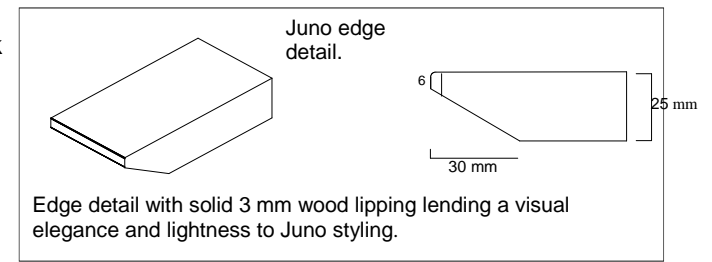

This is the edge detail for desk and table tops.