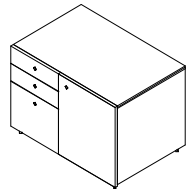

2. Choose a support cabinet
(Complete with fixing device)