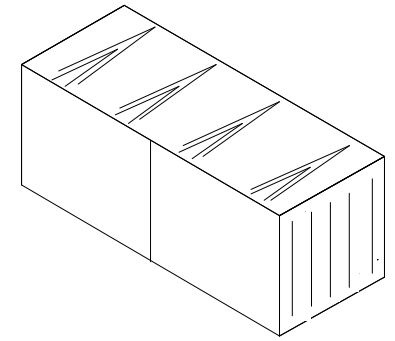

	Description	Code	Price £
	A flexible silver cable spine designed to fit under curved tops. Per 600mm length. (Required to trunk cables horizontally).	CBSH	40
	A flexible silver cable spine designed to drop from desk top to floor. (A cable port must be ordered with this).	CBSV	36
	80mm diameter silver cable port 80mm diameter black cable port 80mm diameter wooden cable port 80mm diameter chrome cable port	CBP.27 CBP.21 CBPW.20 CBP.09	32 42 60 84

This is the edge detail for desk and table tops.

Desk Tops

The grain direction runs from back to front on Juno desk tops (short grain).

Table Tops

The grain direction runs the full length on Juno table tops (long grain).

Storage

Storage cabinet grain direction.

Door fronts

Drawer fronts

Storage ends

Juno Storage Top

The veneer grain direction runs from front to back on storage tops. (Short grain)