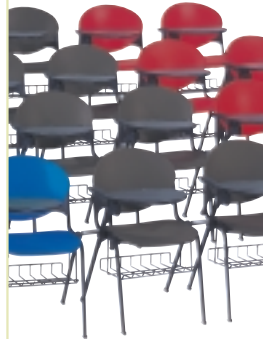

Prima
Side chair with ABS seat and back