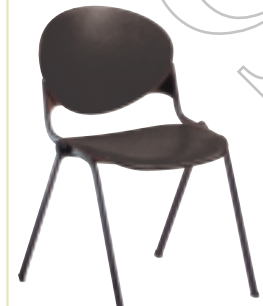

Prima programme

PRIMA PROGRAMME - Beam seating suitable for all concourse and public seating areas is available in a fixed or tip up seat format and a variety of configurations with or without arms or interspersed with tables. Beam seating is available in two, three and four seat configurations and can be linked together to form longer runs. Units can be drilled for floor fixing.

Prima ABS back and seat colours

Other colours available on request

ABS: Acrylonitrile Butadiene Styrene

Prima
Side chair with ABS seat and back and laptop style writing tablet stacked

	Metreage	Overall Width mm	Overall Depth mm	Overall Height mm	Seat Height mm
Stacking chair - black frame	0.7	540	550	780	450
Stacking chair - silver frame	0.7	540	550	780	450
Stacking chair - chrome frame	0.7	540	550	780	450

Extras

Pair of arms - black frame - stacking or non stacking	£54
Pair of arms - silver frame - stacking or non stacking	£84
Pair of arms - chrome frame - stacking or non stacking	£92
Writing tablet with arm - anti panic - non stacking	£82
Writing tablet with arm - laptop style - stacking	£76
Underseat basket	£16
Long linking connector	£5
Trolley (suitable for 10 chairs)	£195
Beech show wood seat and back for any chair	£72

ABS	COM	E	Fabric	A	A+	B	C	Hide
£	£	£	£	£	£	£	£	£
87	120	122	129	137	147	158	197	
112	146	148	155	163	173	184	223	
132	173	175	182	190	200	211	250