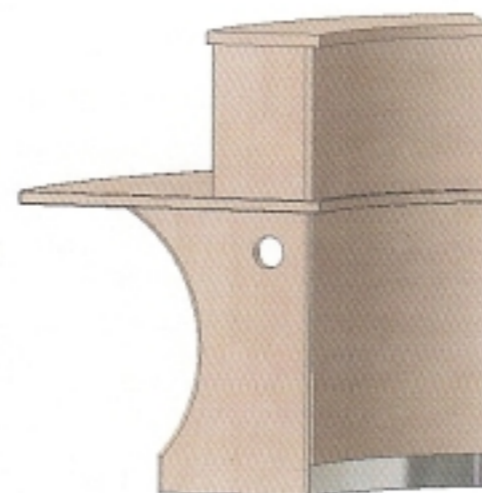

Arc Desk r 1925mm

Arc Desk r 1925mm

Rectangular Desk

Arc Desk r 1325mm

Reverse Arc Desk

Quadrant Desk

Reception

Counterparts

Rectangular Desk	Desk Edge Detail			Top Box			Glass Counter	
	Square	U/Cut	B/Nose	Square	U/Cut	B/Nose	Etched	Clear
600 x 800mm	784	805	940	562	583	657	233	206
800 x 800mm	827	848	982	610	631	704	259	227
1000 x 800mm	907	928	1035	657	678	751	284	247
1200 x 800mm	940	961	1129	704	725	799	309	267
1400 x 800mm	992	1013	1171	751	772	846	329	287
1600 x 800mm	1030	1051	1224	799	820	893	394	347
1800 x 800mm	1077	1098	1266	846	867	940	414	367
2000 x 800mm	1124	1145	1329	893	914	988	450	397
Arc Desks	Desk Edge Detail			Top Box			Glass Counter	
1325mm Outer Radius	Square	U/Cut	B/Nose	Square	U/Cut	B/Nose	Etched	Clear
45 Degree	1621	1642	1823	846	867	940	605	558
60 Degree	1786	1807	2031	912	933	1006	560	518
90 Degree	1956	1977	2211	982	1003	1077	520	489
1925mm Outer Radius	Square	U/Cut	B/Nose	Square	U/Cut	B/Nose	Etched	Clear
45 Degree	1864	1888	2096	972	997	1081	695	641
60 Degree	2053	2078	2335	1048	1072	1156	644	595
90 Degree	2249	2273	2542	1129	1153	1238	598	562
Reverse Arc Desk	Desk Edge Detail			Top Box			Glass Counter	
1325mm Outer Radius	Square	U/Cut	B/Nose	Square	U/Cut	B/Nose	Etched	Clear
45 Degree	1691	1712	1823	793	814	888	480	449
60 Degree	1833	1854	1980	846	867	940	520	478
90 Degree	2012	2033	2169	907	928	1001	565	518
1925mm Outer Radius	Square	U/Cut	B/Nose	Square	U/Cut	B/Nose	Etched	Clear
45 Degree	1944	1968	2096	911	936	1020	624	583
60 Degree	2107	2132	2277	972	997	1086	676	621
90 Degree	2313	2337	2494	1043	1067	1163	734	673
Quadrant 800mm Radius	1502	1523	1691	746	767	846	555	518
Mobile 3 Drawer Pedestal	2 box & 1 filing drawer all fully veneered						575	
Mobile 2 Drawer Pedestal	2 Filing drawers both fully veneered						564	