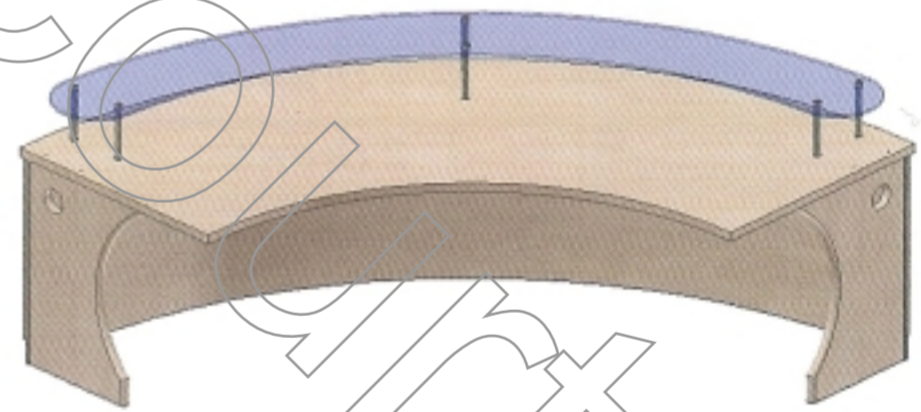

Arc Desk r 1925mm

Arc Desk r 1925mm

Rectangular Desk

Arc Desk r 1325mm

Reverse Arc Desk

Quadrant Desk

Reception

Counterparts

Rectangular Desk	Desk Edge Detail			Top Box			Glass Counter	
	Square	U/Cut	B/Nose	Square	U/Cut	B/Nose	Etched	Clear
600 x 800mm	784	805	940	562	583	657	233	206
800 x 800mm	827	848	982	610	631	704	259	227
1000 x 800mm	907	928	1035	657	678	751	284	247
1200 x 800mm	940	961	1129	704	725	799	309	267
1400 x 800mm	992	1013	1171	751	772	846	329	287
1600 x 800mm	1030	1051	1224	799	820	893	394	347
1800 x 800mm	1077	1098	1266	846	867	940	414	367
2000 x 800mm	1124	1145	1329	893	914	988	450	397
Arc Desks	Desk Edge Detail			Top Box			Glass Counter	
1325mm Outer Radius	Square	U/Cut	B/Nose	Square	U/Cut	B/Nose	Etched	Clear
45 Degree	1621	1642	1823	846	867	940	605	558
60 Degree	1786	1807	2031	912	933	1006	560	518
90 Degree	1956	1977	2211	982	1003	1077	520	489
1925mm Outer Radius	Square	U/Cut	B/Nose	Square	U/Cut	B/Nose	Etched	Clear
45 Degree	1864	1888	2096	972	997	1081	695	641
60 Degree	2053	2078	2335	1048	1072	1156	644	595
90 Degree	2249	2273	2542	1129	1153	1238	598	562
Reverse Arc Desk	Desk Edge Detail			Top Box			Glass Counter	
1325mm Outer Radius	Square	U/Cut	B/Nose	Square	U/Cut	B/Nose	Etched	Clear
45 Degree	1691	1712	1823	793	814	888	480	449
60 Degree	1833	1854	1980	846	867	940	520	478
90 Degree	2012	2033	2169	907	928	1001	565	518
1925mm Outer Radius	Square	U/Cut	B/Nose	Square	U/Cut	B/Nose	Etched	Clear
45 Degree	1944	1968	2096	911	936	1020	624	583
60 Degree	2107	2132	2277	972	997	1086	676	621
90 Degree	2313	2337	2494	1043	1067	1163	734	673
Quadrant 800mm Radius	1502	1523	1691	746	767	846	555	518
Mobile 3 Drawer Pedestal	2 box & 1 filing drawer all fully veneered						575	
Mobile 2 Drawer Pedestal	2 Filing drawers both fully veneered						564	