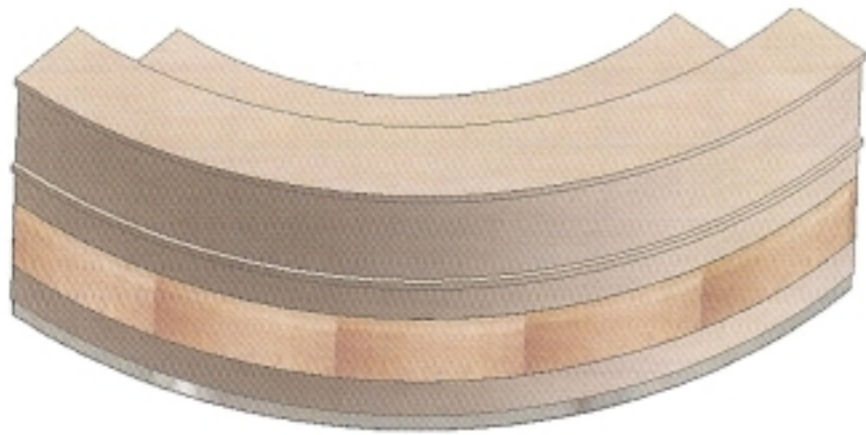

Arc Desk r 1925mm

Arc Desk r 1925mm

Rectangular Desk

Arc Desk r 1325mm

Reverse Arc Desk

Quadrant Desk

Reception

Counterparts

Bullnose and undercut edge details are applied to the visitors edge only of desk tops and all the way around a top box top.

For veneered paper management dividers fitted within a top box please add £146.00 per metre.