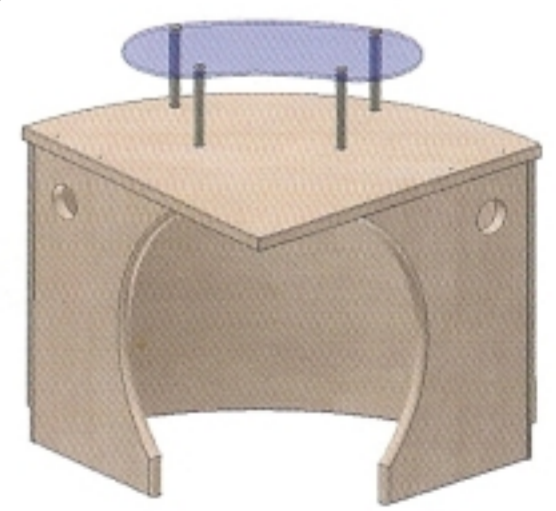

Arc Desk r 1925mm

Arc Desk r 1925mm

Rectangular Desk

Arc Desk r 1325mm

Reverse Arc Desk

Quadrant Desk

Reception

Counterparts

Rectangular Desk	Desk Edge Detail			Top Box			Glass Counter	
	Square	U/Cut	B/Nose	Square	U/Cut	B/Nose	Etched	Clear
600 x 800mm	784	805	940	562	583	657	233	206
800 x 800mm	827	848	982	610	631	704	259	227
1000 x 800mm	907	928	1035	657	678	751	284	247
1200 x 800mm	940	961	1129	704	725	799	309	267
1400 x 800mm	992	1013	1171	751	772	846	329	287
1600 x 800mm	1030	1051	1224	799	820	893	394	347
1800 x 800mm	1077	1098	1266	846	867	940	414	367
2000 x 800mm	1124	1145	1329	893	914	988	450	397
Arc Desks	Desk Edge Detail			Top Box			Glass Counter	
1325mm Outer Radius	Square	U/Cut	B/Nose	Square	U/Cut	B/Nose	Etched	Clear
45 Degree	1621	1642	1823	846	867	940	605	558
60 Degree	1786	1807	2031	912	933	1006	560	518
90 Degree	1956	1977	2211	982	1003	1077	520	489
1925mm Outer Radius	Square	U/Cut	B/Nose	Square	U/Cut	B/Nose	Etched	Clear
45 Degree	1864	1888	2096	972	997	1081	695	641
60 Degree	2053	2078	2335	1048	1072	1156	644	595
90 Degree	2249	2273	2542	1129	1153	1238	598	562
Reverse Arc Desk	Desk Edge Detail			Top Box			Glass Counter	
1325mm Outer Radius	Square	U/Cut	B/Nose	Square	U/Cut	B/Nose	Etched	Clear
45 Degree	1691	1712	1823	793	814	888	480	449
60 Degree	1833	1854	1980	846	867	940	520	478
90 Degree	2012	2033	2169	907	928	1001	565	518
1925mm Outer Radius	Square	U/Cut	B/Nose	Square	U/Cut	B/Nose	Etched	Clear
45 Degree	1944	1968	2096	911	936	1020	624	583
60 Degree	2107	2132	2277	972	997	1086	676	621
90 Degree	2313	2337	2494	1043	1067	1163	734	673
Quadrant 800mm Radius	1502	1523	1691	746	767	846	555	518
Mobile 3 Drawer Pedestal	2 box & 1 filing drawer all fully veneered						575	
Mobile 2 Drawer Pedestal	2 Filing drawers both fully veneered						564	