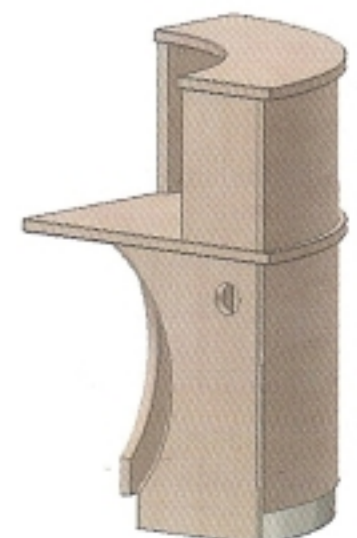

Arc Desk r 1925mm

Arc Desk r 1925mm

Rectangular Desk

Arc Desk r 1325mm

Reverse Arc Desk

Quadrant Desk

Reception

Counterparts

Rectangular Desk	Desk Edge Detail			Top Box			Glass Counter	
	Square	U/Cut	B/Nose	Square	U/Cut	B/Nose	Etched	Clear
600 x 800mm	784	805	940	562	583	657	233	206
800 x 800mm	827	848	982	610	631	704	259	227
1000 x 800mm	907	928	1035	657	678	751	284	247
1200 x 800mm	940	961	1129	704	725	799	309	267
1400 x 800mm	992	1013	1171	751	772	846	329	287
1600 x 800mm	1030	1051	1224	799	820	893	394	347
1800 x 800mm	1077	1098	1266	846	867	940	414	367
2000 x 800mm	1124	1145	1329	893	914	988	450	397
Arc Desks	Desk Edge Detail			Top Box			Glass Counter	
1325mm Outer Radius	Square	U/Cut	B/Nose	Square	U/Cut	B/Nose	Etched	Clear
45 Degree	1621	1642	1823	846	867	940	605	558
60 Degree	1786	1807	2031	912	933	1006	560	518
90 Degree	1956	1977	2211	982	1003	1077	520	489
1925mm Outer Radius	Square	U/Cut	B/Nose	Square	U/Cut	B/Nose	Etched	Clear
45 Degree	1864	1888	2096	972	997	1081	695	641
60 Degree	2053	2078	2335	1048	1072	1156	644	595
90 Degree	2249	2273	2542	1129	1153	1238	598	562
Reverse Arc Desk	Desk Edge Detail			Top Box			Glass Counter	
1325mm Outer Radius	Square	U/Cut	B/Nose	Square	U/Cut	B/Nose	Etched	Clear
45 Degree	1691	1712	1823	793	814	888	480	449
60 Degree	1833	1854	1980	846	867	940	520	478
90 Degree	2012	2033	2169	907	928	1001	565	518
1925mm Outer Radius	Square	U/Cut	B/Nose	Square	U/Cut	B/Nose	Etched	Clear
45 Degree	1944	1968	2096	911	936	1020	624	583
60 Degree	2107	2132	2277	972	997	1086	676	621
90 Degree	2313	2337	2494	1043	1067	1163	734	673
Quadrant 800mm Radius	1502	1523	1691	746	767	846	555	518
Mobile 3 Drawer Pedestal	2 box & 1 filing drawer all fully veneered						575	
Mobile 2 Drawer Pedestal	2 Filing drawers both fully veneered						564	