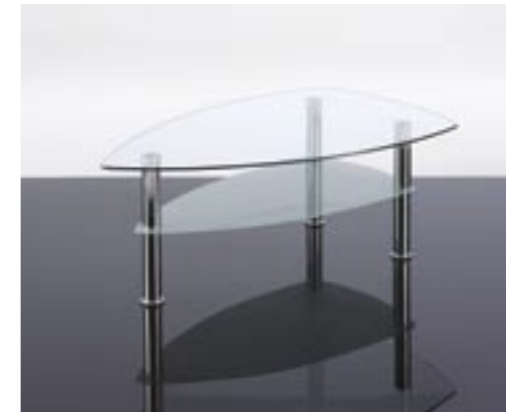

GLASS AND CHROME TABLES

GL10196