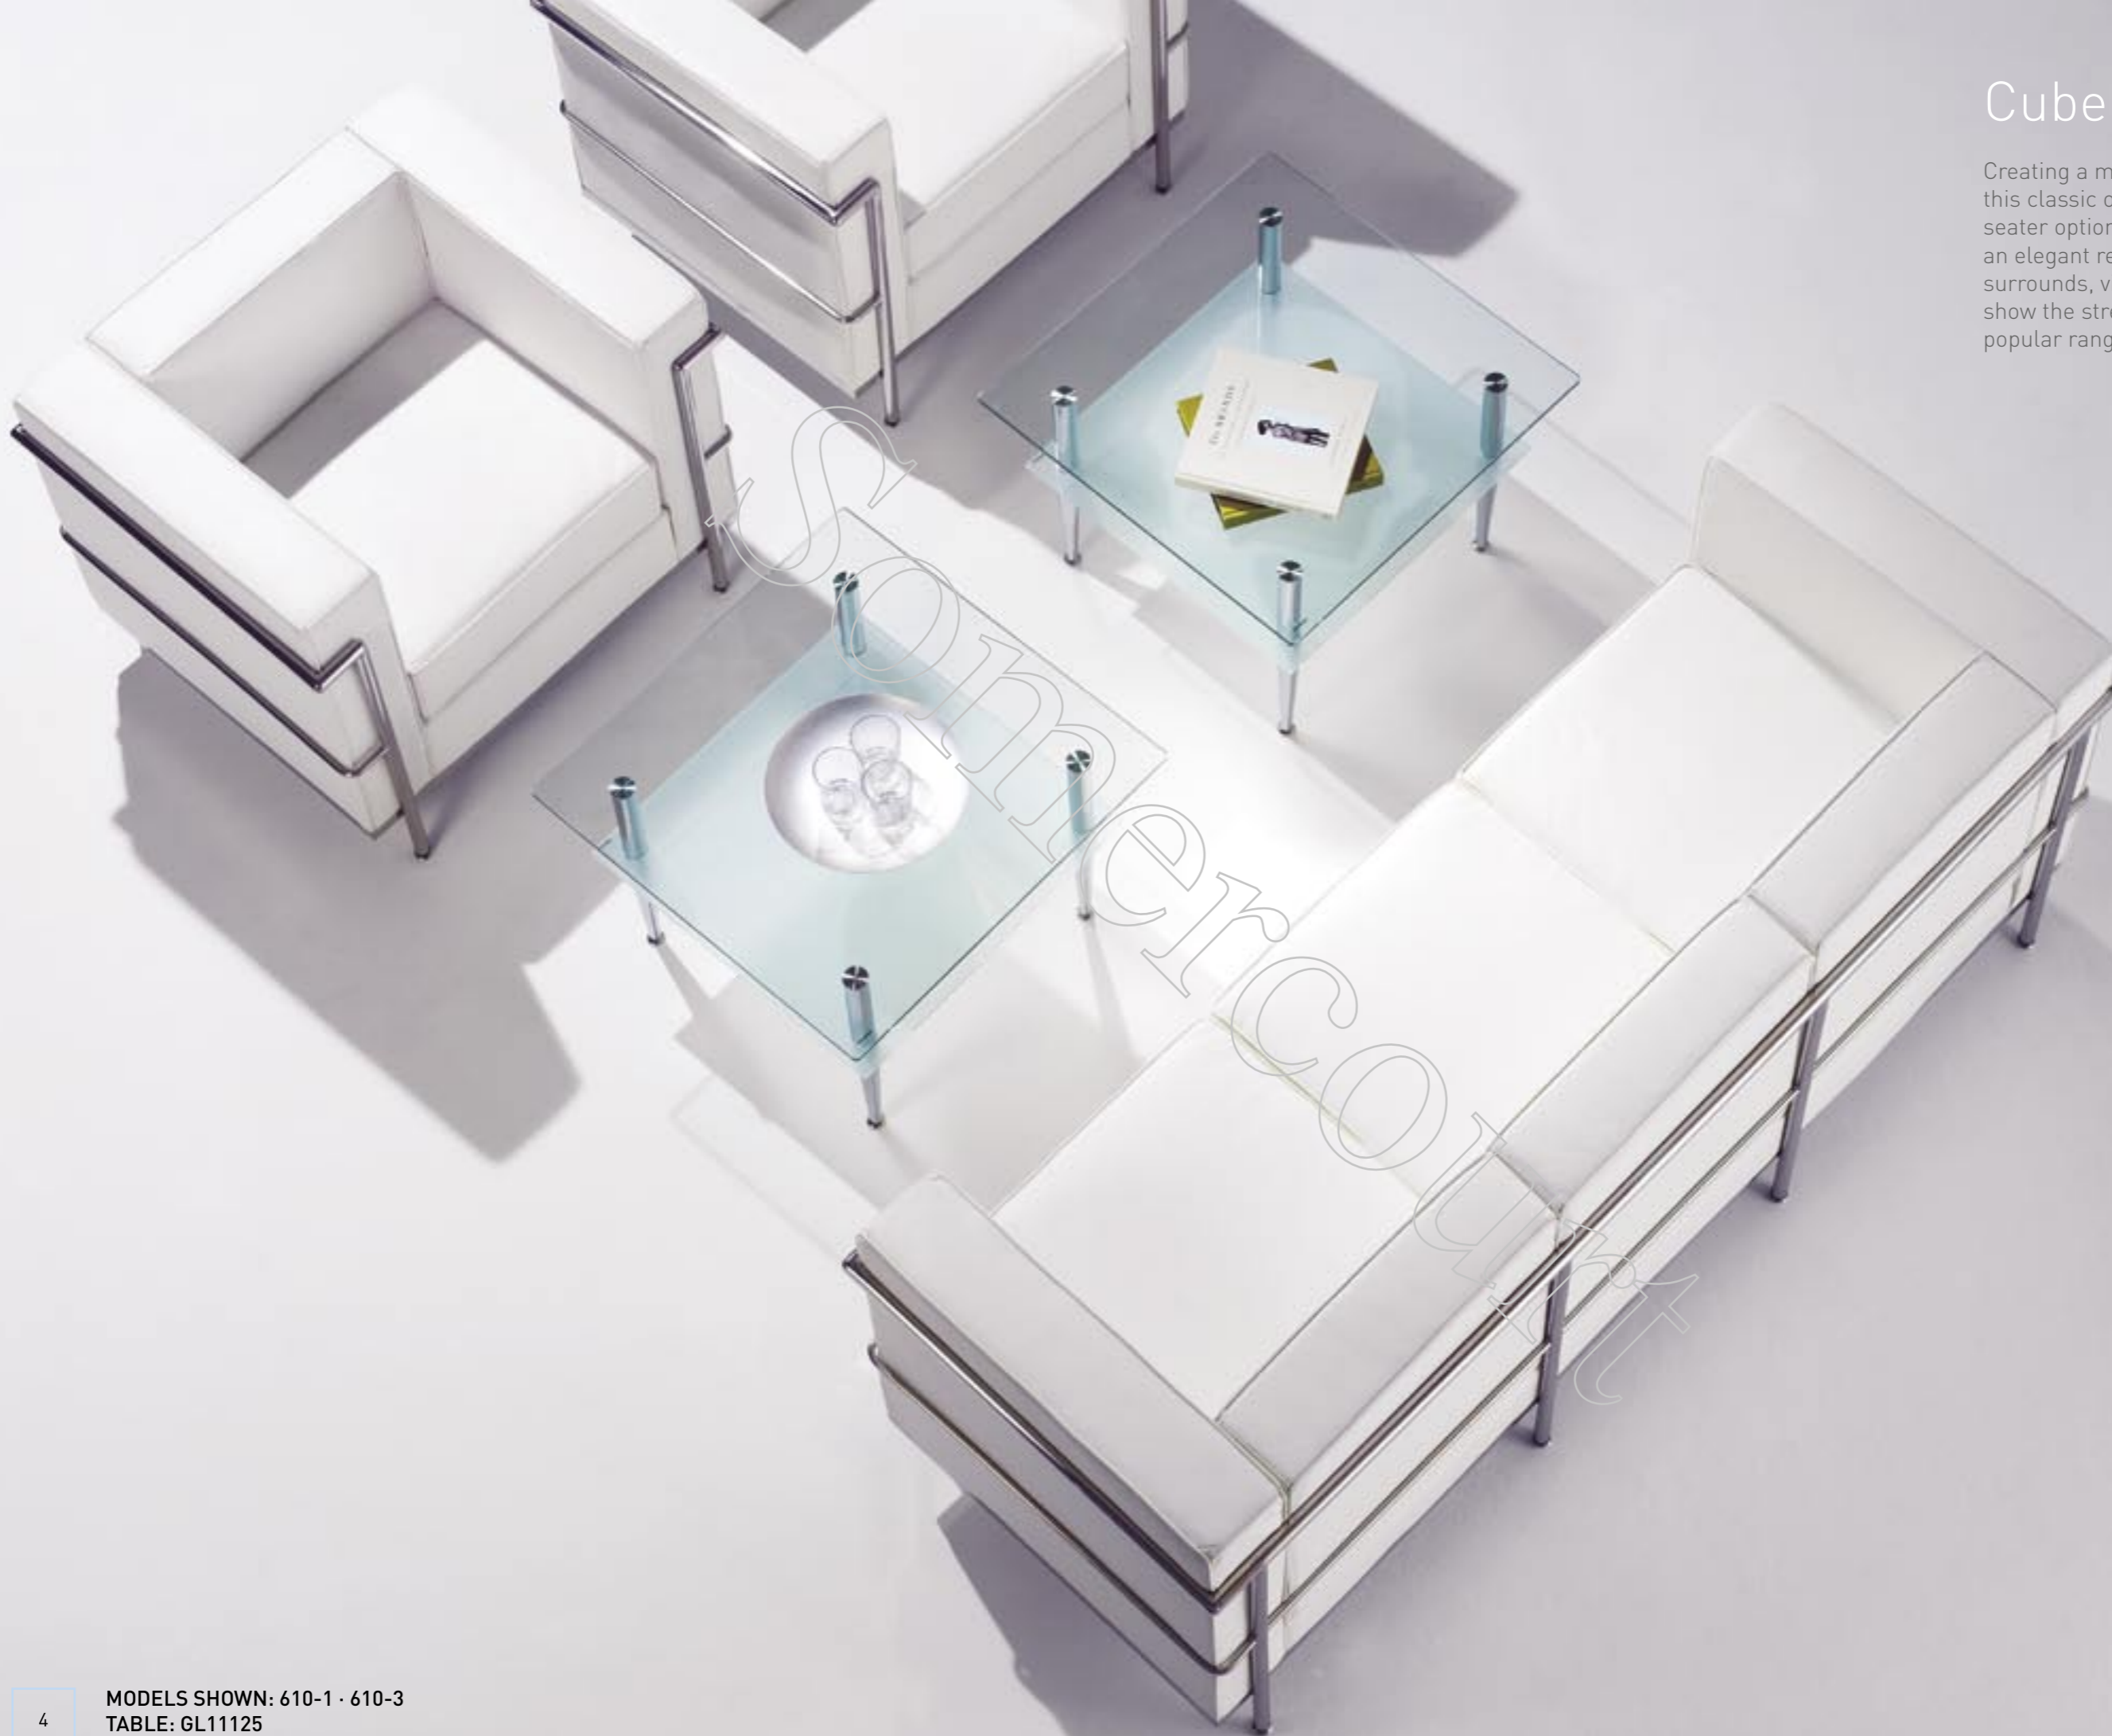

Cube

Creating a modern presence with this classic one, two and three seater option. The Cube offers an elegant retro image. Chrome surrounds, visible from every angle, show the strength and quality of this popular range.

Wing

Wing is equally at home in both modern and traditional environments. The soft curves and subtle lines ensure complete comfort.

GEO

The stylish GEO chair is specifically designed to meet both the aesthetic and functional requirements of any modern office

Arc

Displaying simplified design and panache with versatility. Ideal around meeting tables, reception or breakout areas.

GEO

Clean simple lines combined with high quality materials. A statement of elegance that will complement any setting.