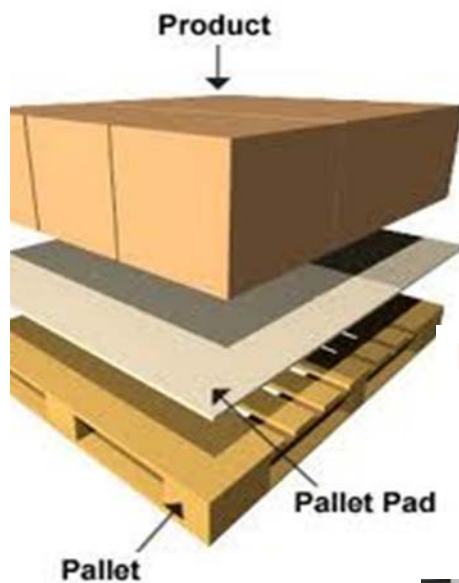

Palletised Delivery

Average Size Delivery Truck

Tailboard Delivery

Standard Pallet

Product on Pallet

Typical Palletised Delivery of 1600 x 800 Table

**Delivery to Ground Floor Access Only.
Goods will not be taken into your Building
Pallet may not be taken away.**

Arrangements will need to be made to take goods inside.

Palletised deliveries are made next day to despatch. As they are not stored at any point, the requirement for over packaging is reduced considerably.